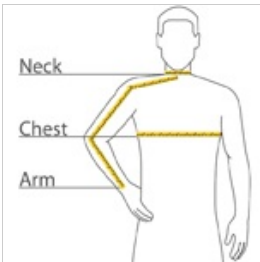

This comfortable wash-and-wear shirt is indispensable for the workday. Wrinkle resistance makes this shirt a cut above the competition so you and your staff can be, too.

- 4.5-ounce, 55/45 cotton/poly
- Button-down collar
- Dyed-to-match buttons
- Left chest pocket
- Box back pleat
- Adjustable cuffs
- White, Athletic Gold, Texas Orange, Red, Burgundy, Coffee Bean, Light Blue, Navy, Classic Navy, Steel Grey, Purple and Black have a Light Stone contrast neckband.
- Light Stone and Royal have a Classic Navy contrast neckband.
- Dark Green has a Navy contrast neckband.

front

back

CARE INSTRUCTIONS

Machine wash warm with like colors. Only non-chlorine bleach when needed. Tumble dry low. Warm iron if necessary.

HOW TO MEASURE

CHEST

With arms down at sides, measure around the upper body, under arms and over the fullest part of the chest.

NECK

Measure around the base of the neck, inserting a finger or two between the tape and neck for comfort.

ARM

Place hand on hip. Start at the center of the back of the neck and measure across the shoulder, to the elbow, and then down to the wrist.

SIZE CHART

	XS	S	M	L	XL	2XL	3XL	4XL	5XL	6XL	7XL	8XL	9XL	10XL
Chest	32-34	35-37	38-40	41-43	44-46	47-49	50-53	54-57	58-60	61-63	64-66	67-69	70-72	73-75
Neck	14 1/2 - 15	15 - 15 1/2	15 1/2 - 16	16 - 16 1/2	16 1/2 - 17	17 - 17 1/2	17 1/2 - 18	18 - 18 1/2	18 1/2 - 19	19 - 19 1/2	19 1/2 - 20 1/4	20 1/4 - 20 3/4	20 3/4 - 21 1/4	21 1/4 - 21 3/4
Arm	30 1/2	32	34	35	36 1/2	37 1/2	38 1/2	39 1/2	40 1/2	41 1/2	41 1/2	41 1/2	41 1/2	41 1/2